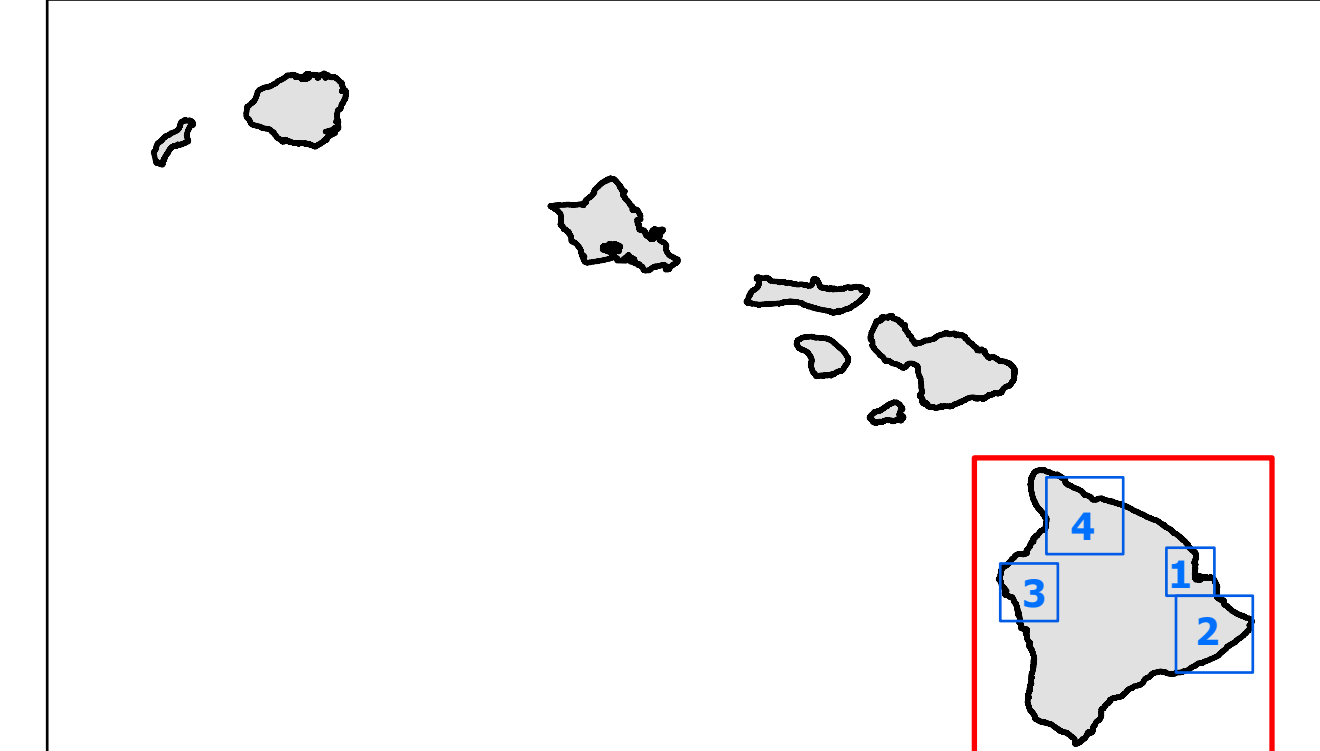

Hawaii County is entirely within U.S. Congressional District 2

NOTES

2021-2030 U.S. Congressional, State House and State Senate districts adopted by Hawaii Reapportionment Commission, January 28, 2022.

Map prepared by the Office of Elections Reapportionment Project for the Hawaii Reapportionment Commission.

Accuracy of the map is limited to the accuracy of the TIGER data.

Enlarged maps can be viewed and purchased at the Office of Elections, 802 Lehua Avenue, Pearl City, Hawaii 96782

REFERENCE MAP

The red box outlines the area of detail in this map.  
The blue boxes outline the areas shown on regional maps.