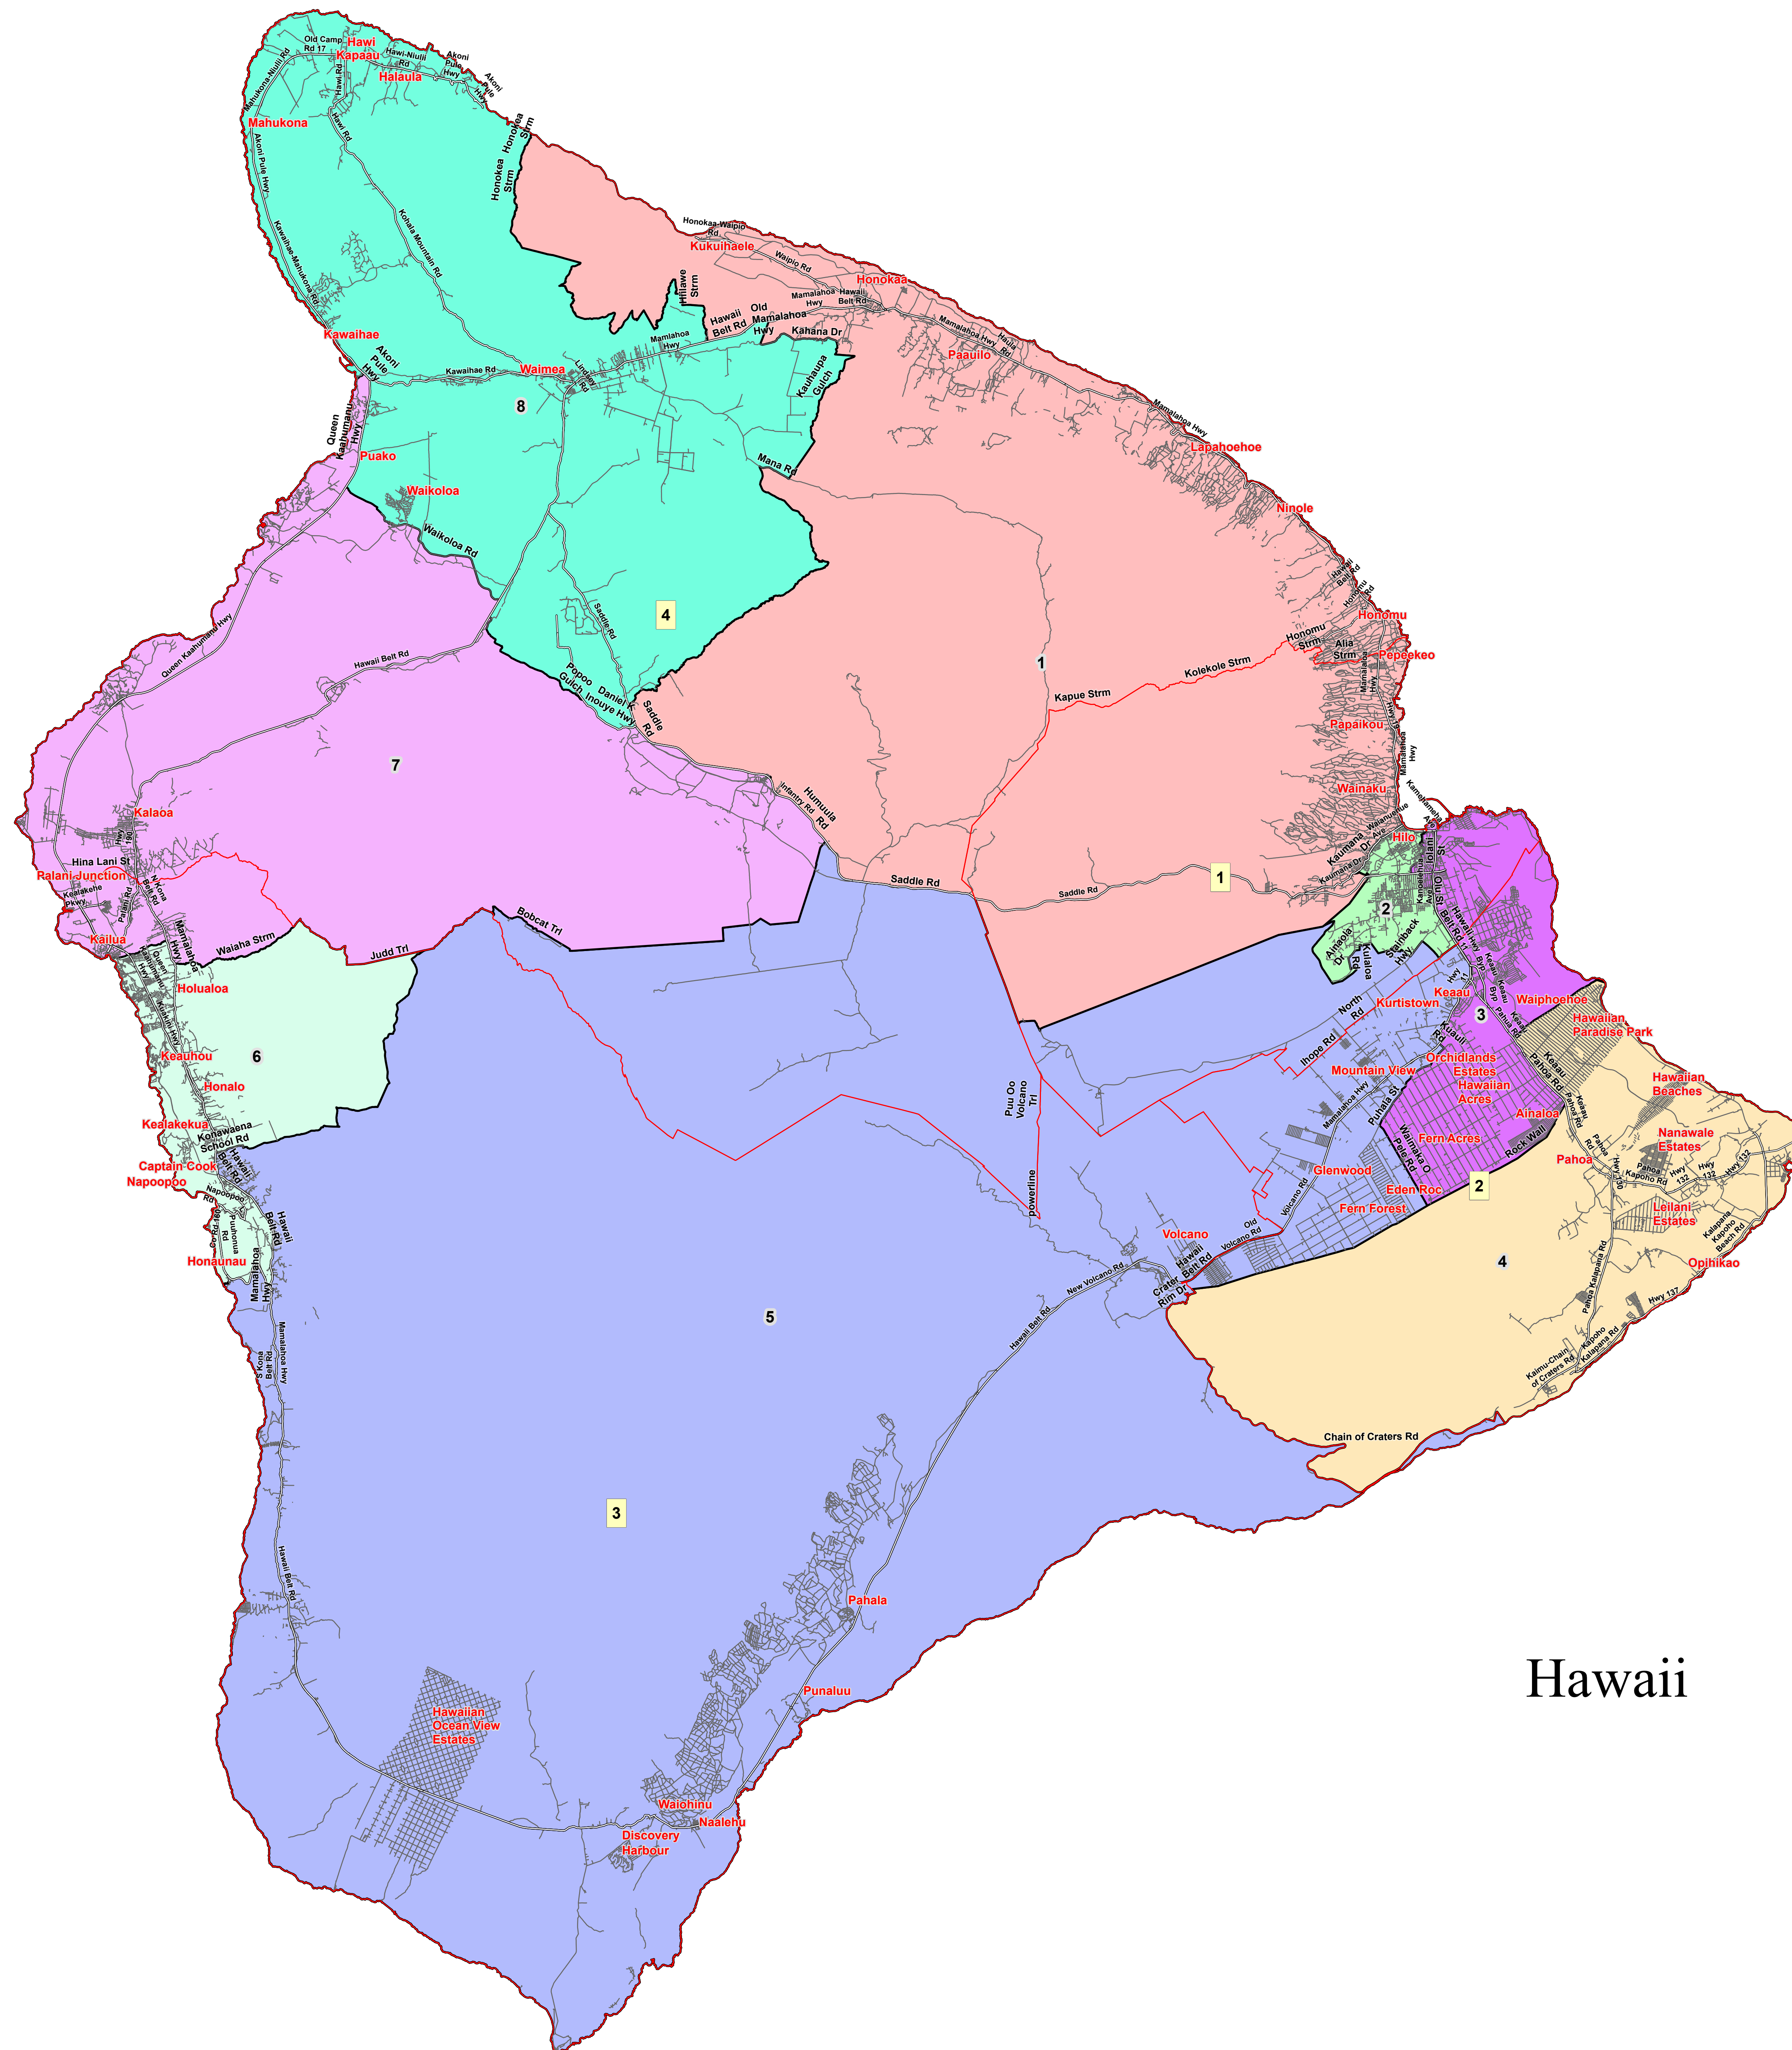

Hawaii County is entirely within U.S. Congressional District 2

NOTES

2021-2030 U.S. Congressional, State House and State Senate districts adopted by Hawaii Reapportionment Commission, January 28, 2022.

Map prepared by the Office of Elections Reapportionment Project for the Hawaii Reapportionment Commission.

Accuracy of the map is limited to the accuracy of the TIGER data.

Enlarged maps can be viewed and purchased at the Office of Elections, 802 Lehua Avenue, Pearl City, Hawaii 96782

REFERENCE MAP

The red box outlines the area of detail in this map.  
The blue boxes outline the areas shown on regional maps.