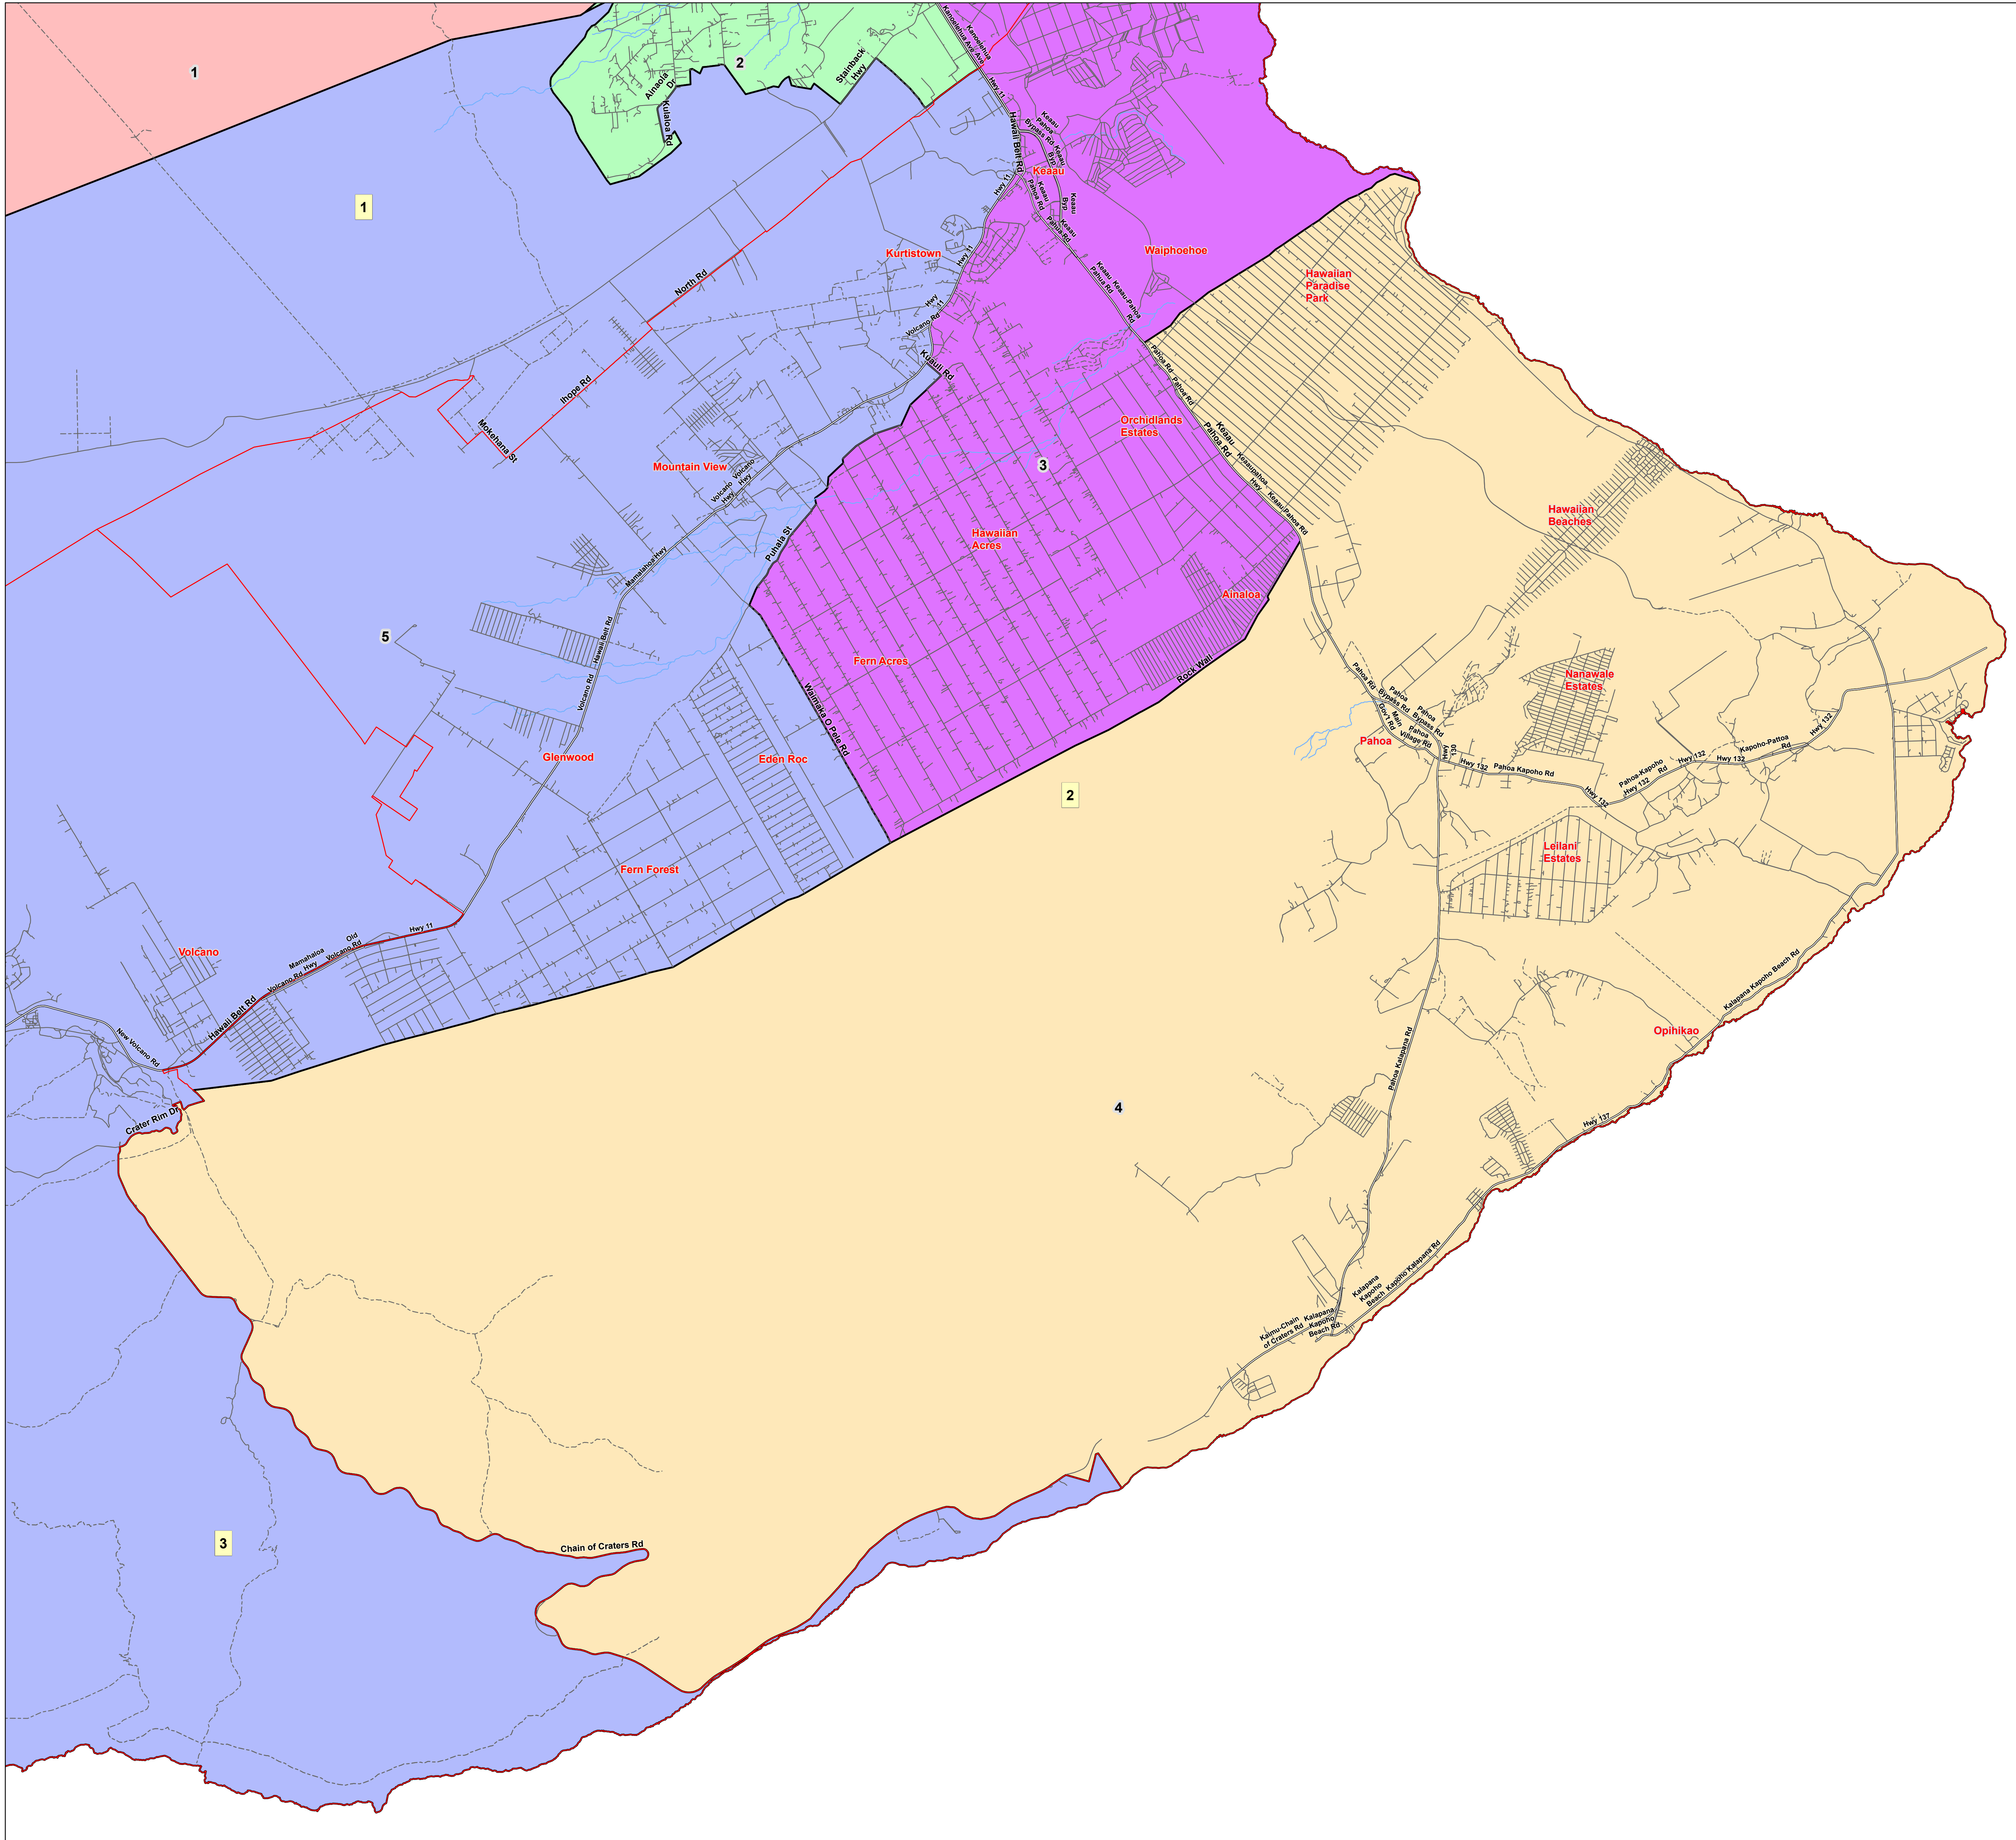

MAP SERIES

STATE OF HAWAII
2021 REAPPORTIONMENT

DISTRICTS:
U.S. HOUSE OF REPRESENTATIVES
STATE SENATE
STATE HOUSE OF REPRESENTATIVES

HAWAII #2

(Puna, Koaau, Mountain View & Volcano)

ISLAND OF HAWAII
COUNTY OF HAWAII

LEGEND

- 2021 State House District Boundary
- 2021 State Senate District Boundary
- **1** 2021 State House District Number
- **1** 2021 State Senate District Number
- Primary Road
- Secondary Road
- Private Road or Trail
- Railroad
- Powerline
- Stream, River, Gulch, Lake, Reservoir or Shoreline

Hawaii County is entirely within U.S. Congressional District 2

NOTES

2021-2030 U.S. Congressional, State House and State Senate districts adopted by Hawaii Reapportionment Commission, January 28, 2022.

Map prepared by the Office of Elections Reapportionment Project for the Hawaii Reapportionment Commission.

For further information, visit the Office of Elections website at <http://hawaii.gov/elections/reapportionment> or call 453-8683 (neighbor islands toll free 1-800-442-8683)

Source: U.S. Bureau of Census 2020 TIGER/LINE

Accuracy of the map is limited to the accuracy of the TIGER data.

Enlarged maps can be viewed and purchased at the Office of Elections, 802 Lehua Avenue, Pearl City, Hawaii 96782