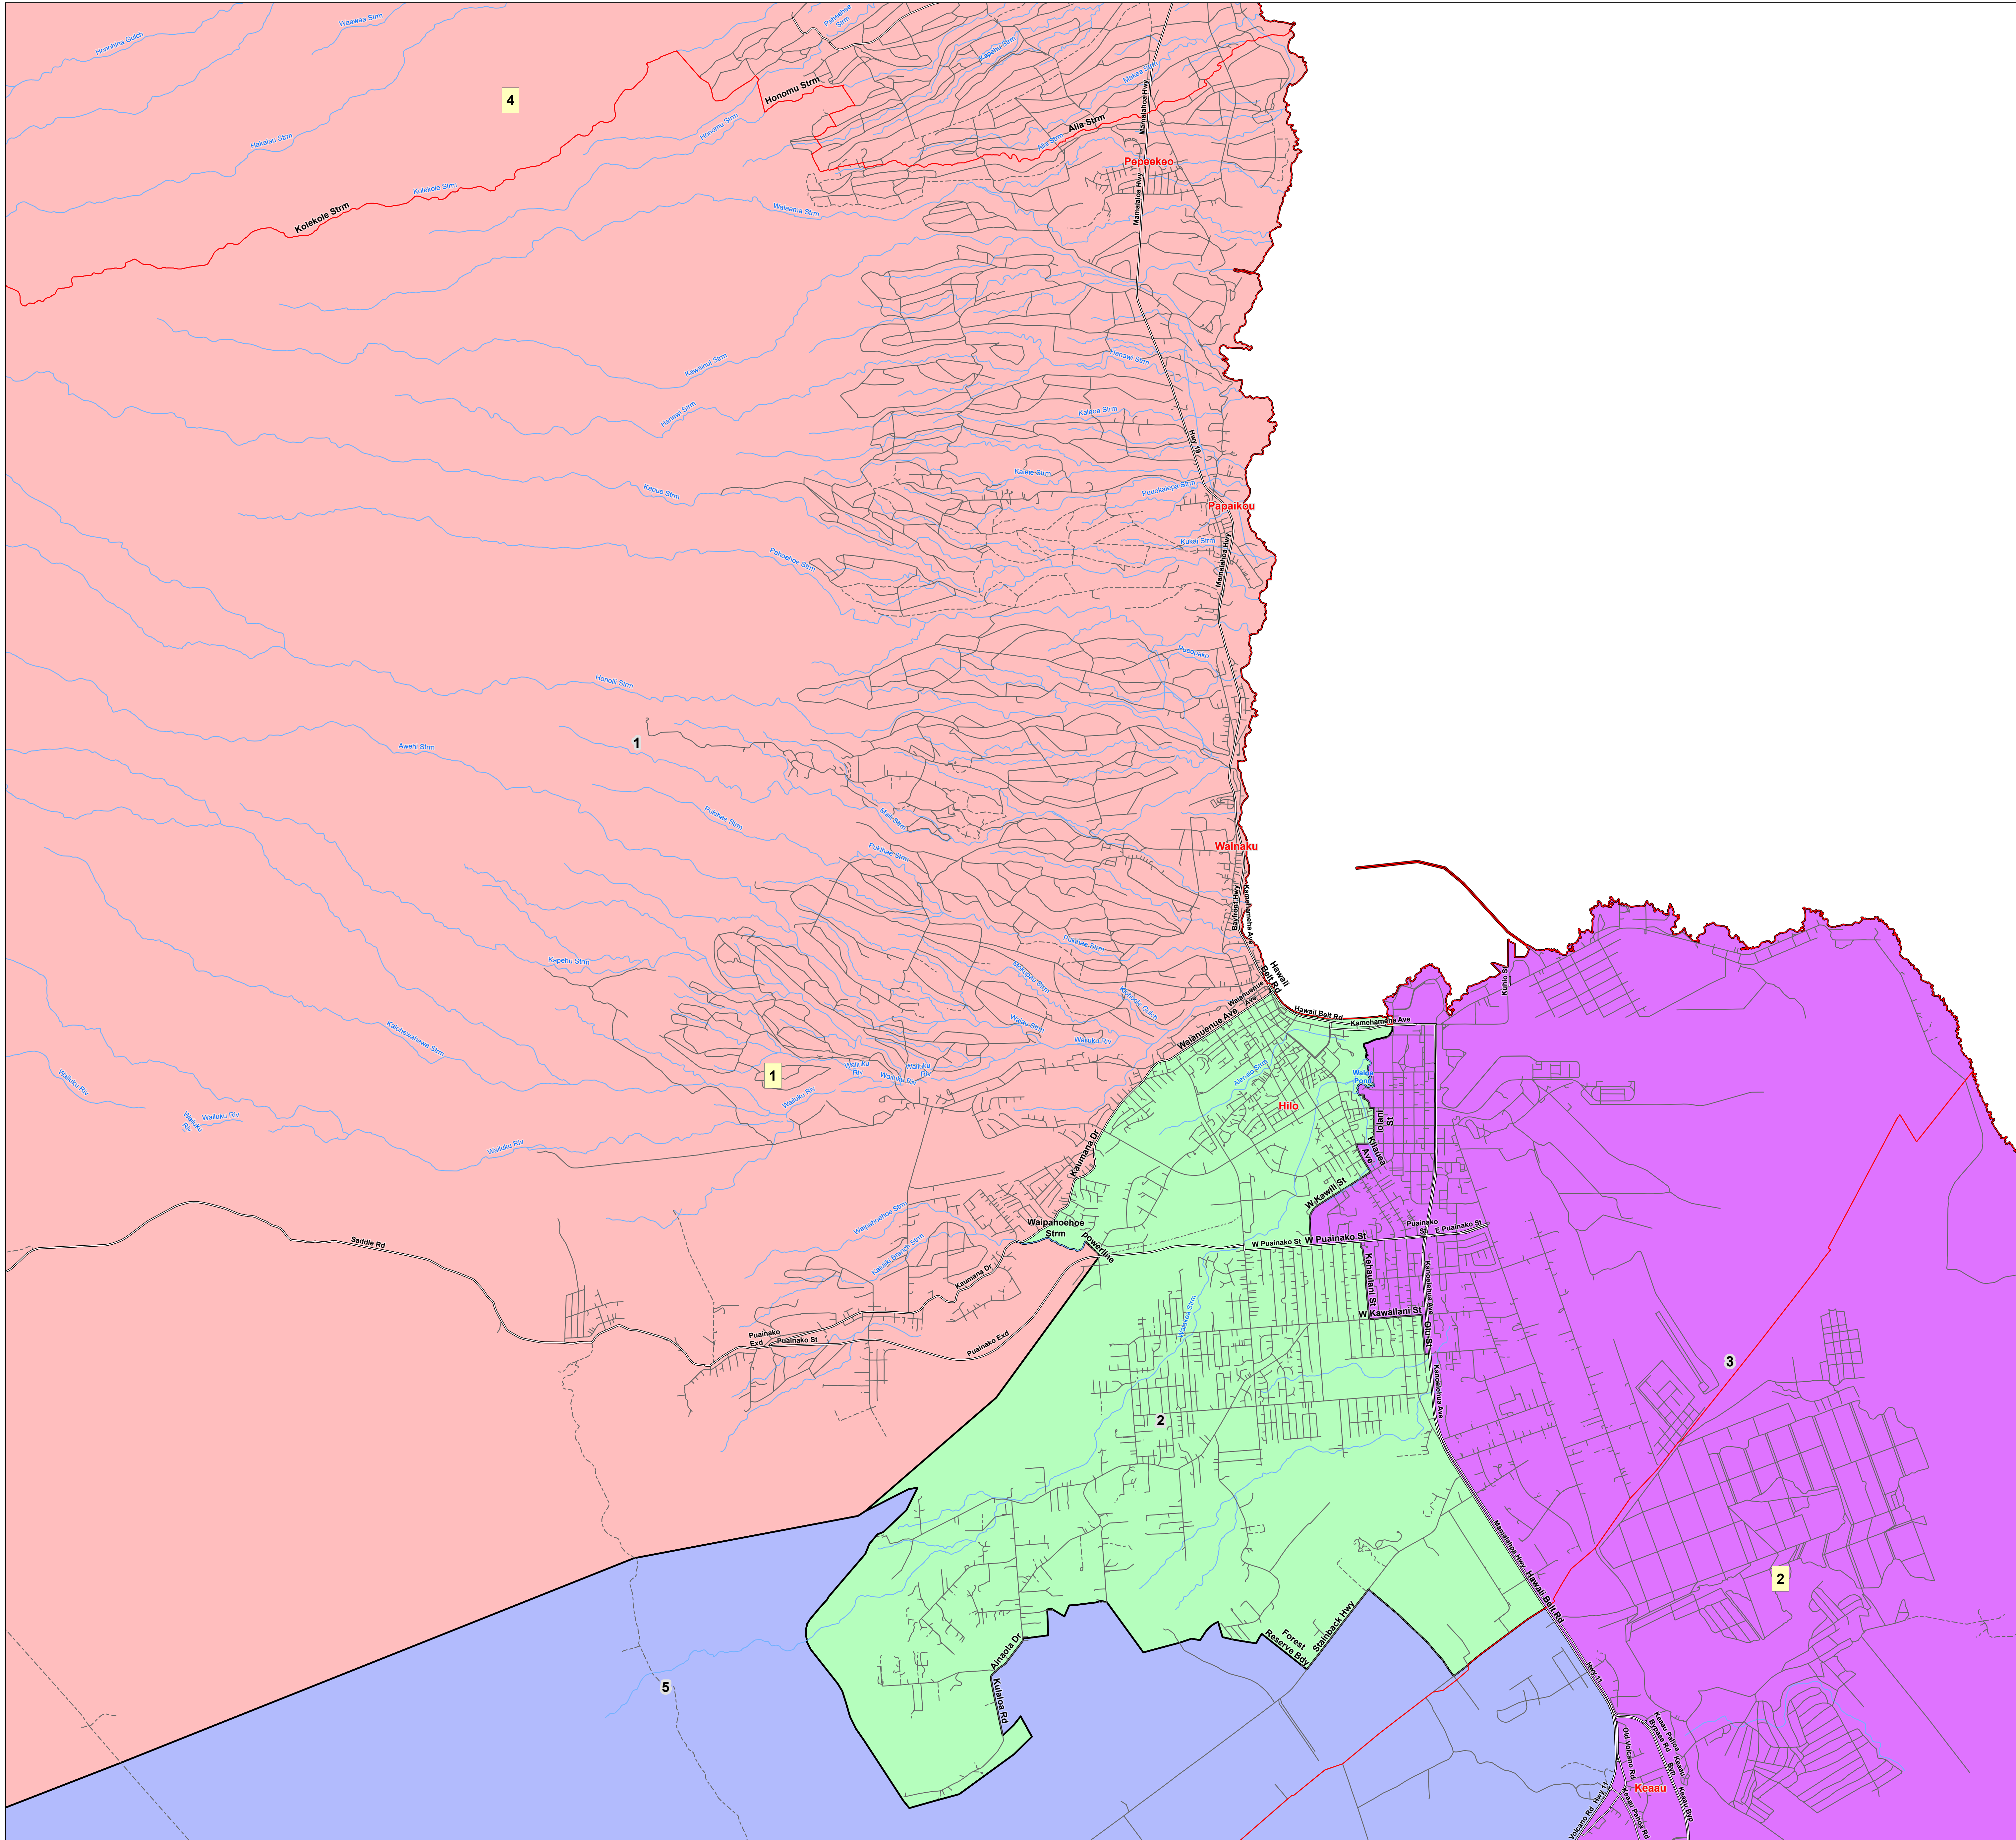

MAP SERIES

STATE OF HAWAII
2021 REAPPORTIONMENT

DISTRICTS:
U.S. HOUSE OF REPRESENTATIVES
STATE SENATE
STATE HOUSE OF REPRESENTATIVES

HAWAII #1

(Hilo, Wainaku, Papaikou & Pepeekeo)

ISLAND OF HAWAII
COUNTY OF HAWAII

LEGEND

- 2021 State House District Boundary
- 2021 State Senate District Boundary
- **1** 2021 State House District Number
- **1** 2021 State Senate District Number
- Primary Road
- Secondary Road
- Private Road or Trail
- Railroad
- Powerline
- Stream, River, Gulch, Lake, Reservoir or Shoreline

Hawaii County is entirely within U.S. Congressional District 2

NOTES

2021-2030 U.S. Congressional, State House and State Senate districts adopted by Hawaii Reapportionment Commission, January 28, 2022.

Map prepared by the Office of Elections Reapportionment Project for the Hawaii Reapportionment Commission.

For further information, visit the Office of Elections website at <http://hawaii.gov/elections/reapportionment> or call 453-8683 (neighbor islands toll free 1-800-442-8683)

Source: U.S. Bureau of Census 2020 TIGER/LINE

Accuracy of the map is limited to the accuracy of the TIGER data.

Enlarged maps can be viewed and purchased at the Office of Elections, 802 Lehua Avenue, Pearl City, Hawaii 96782