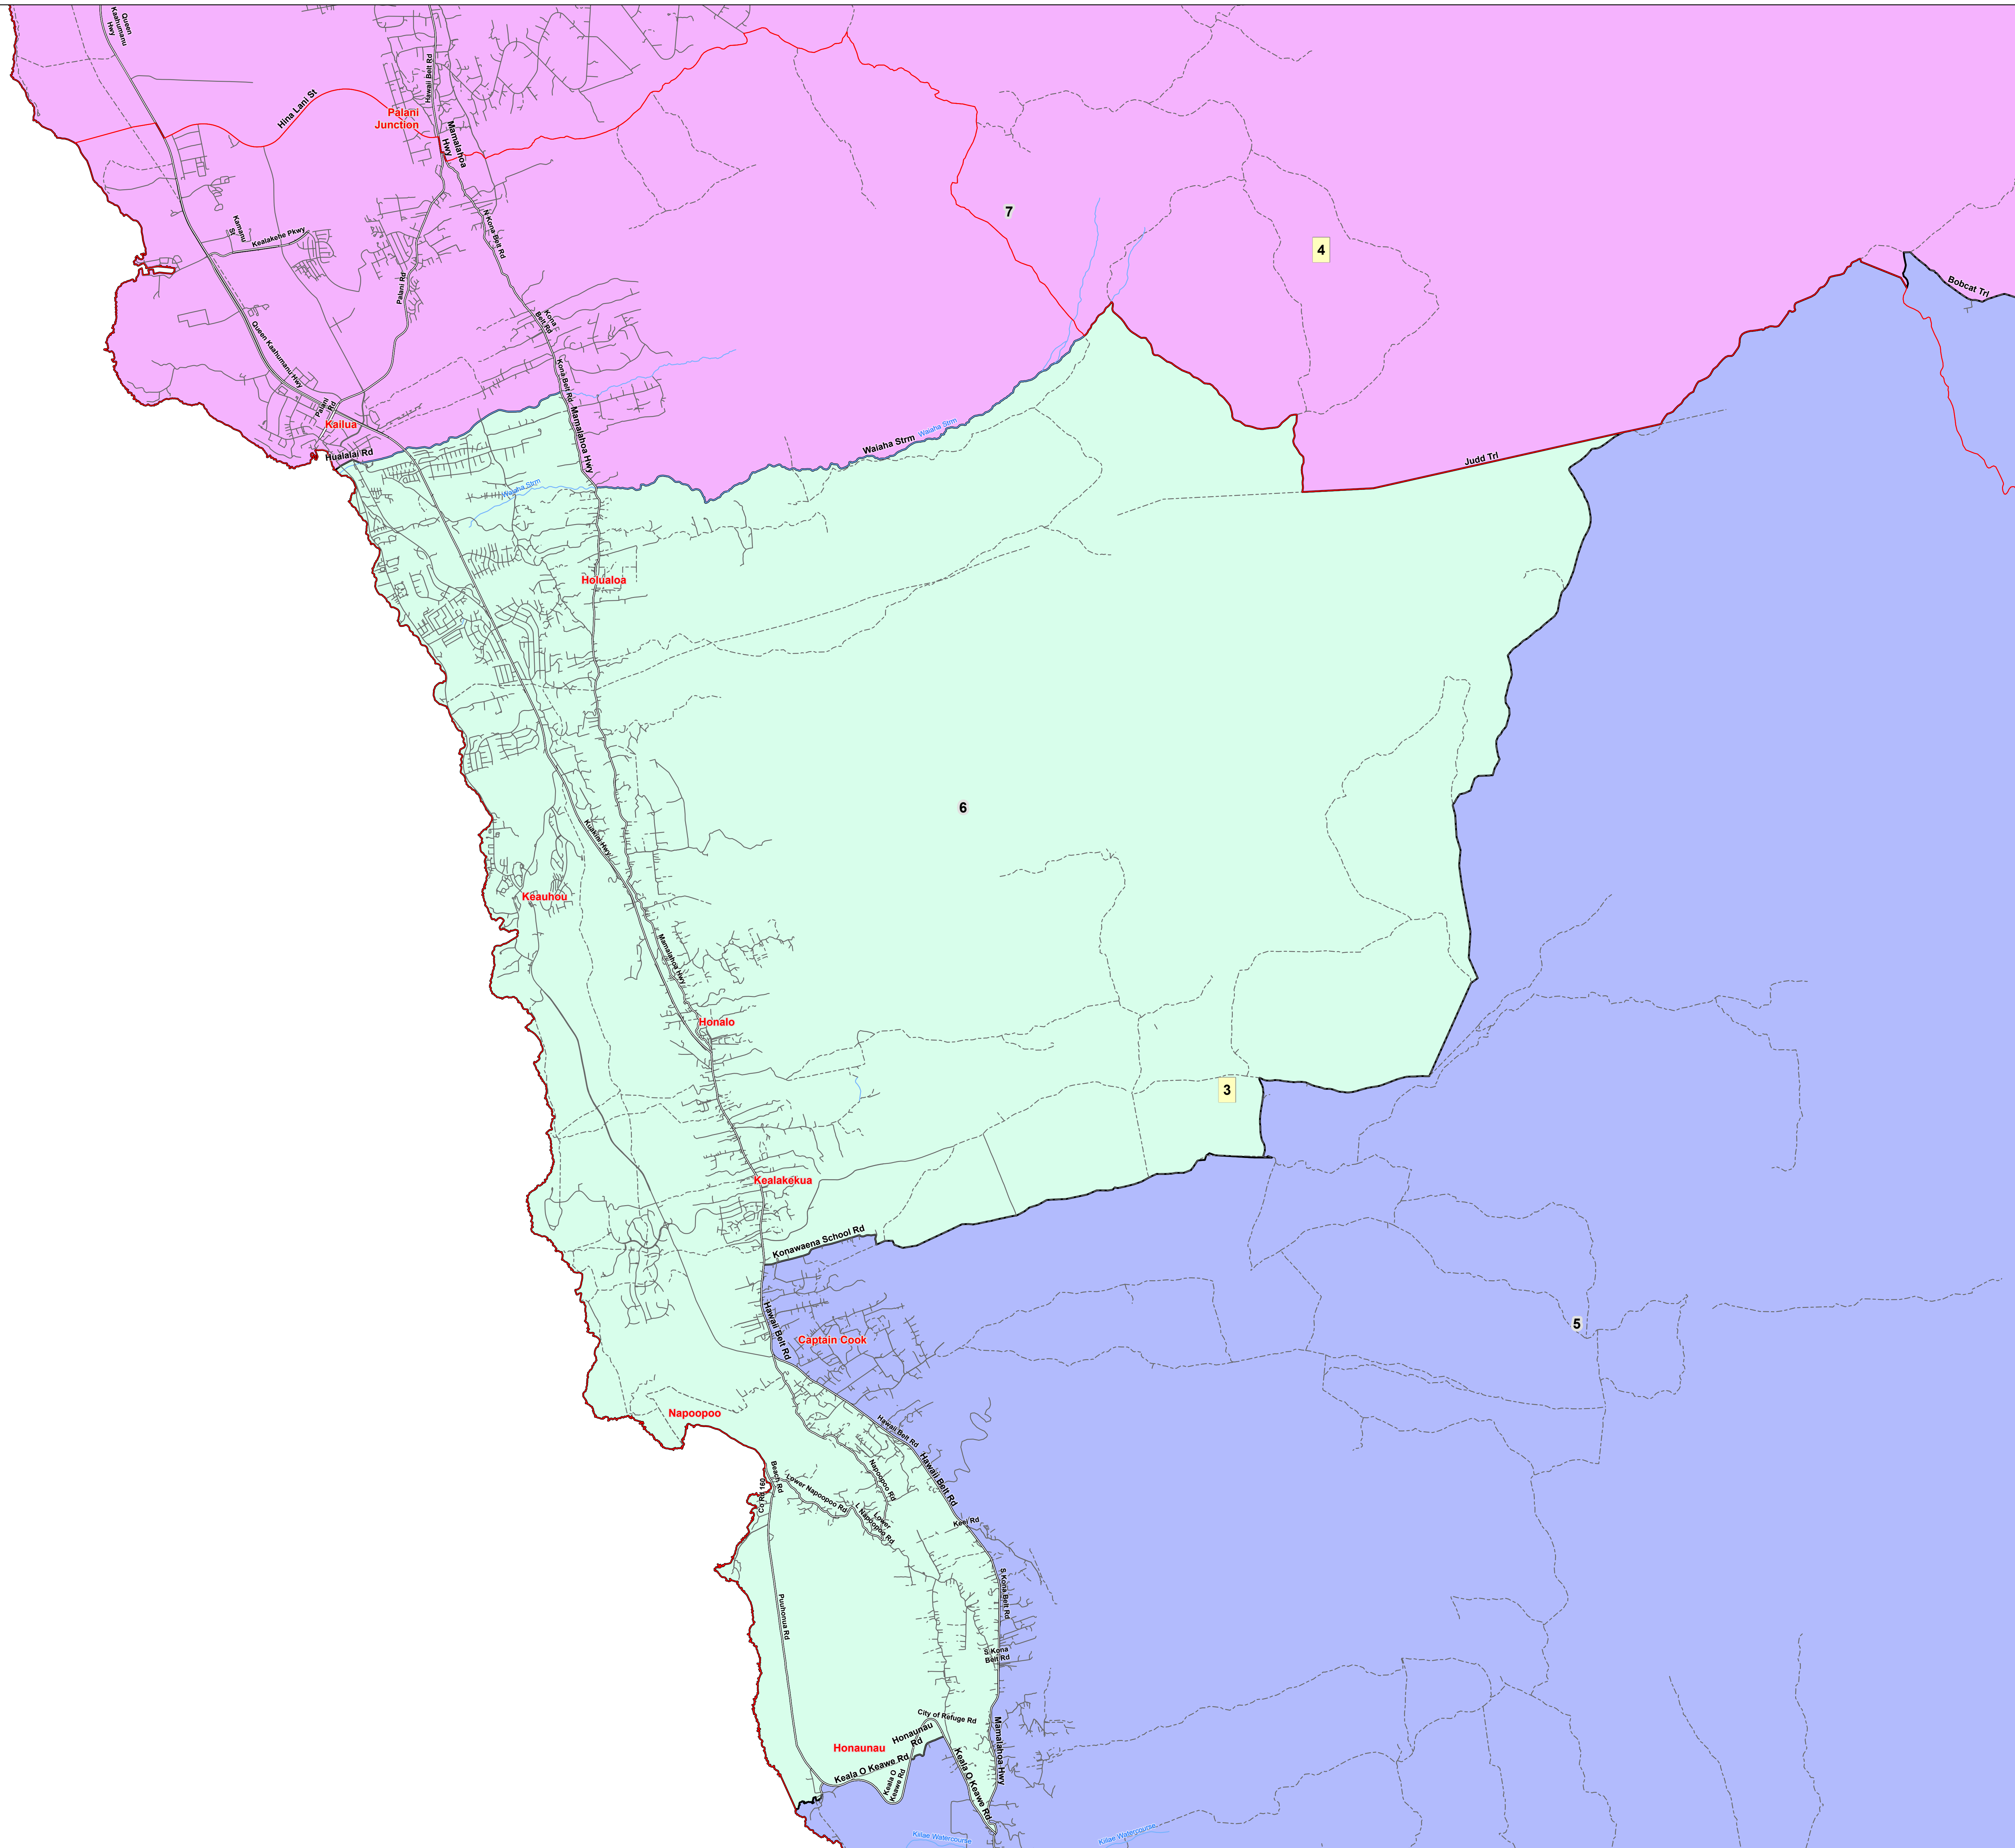

Accuracy of the map is limited to the accuracy of the TIGER data.

Enlarged maps can be viewed and purchased at the Office of Elections, 802 Lehua Avenue, Pearl City, Hawaii 96782

REFERENCE MAP

The red box outlines the area of detail in this map.